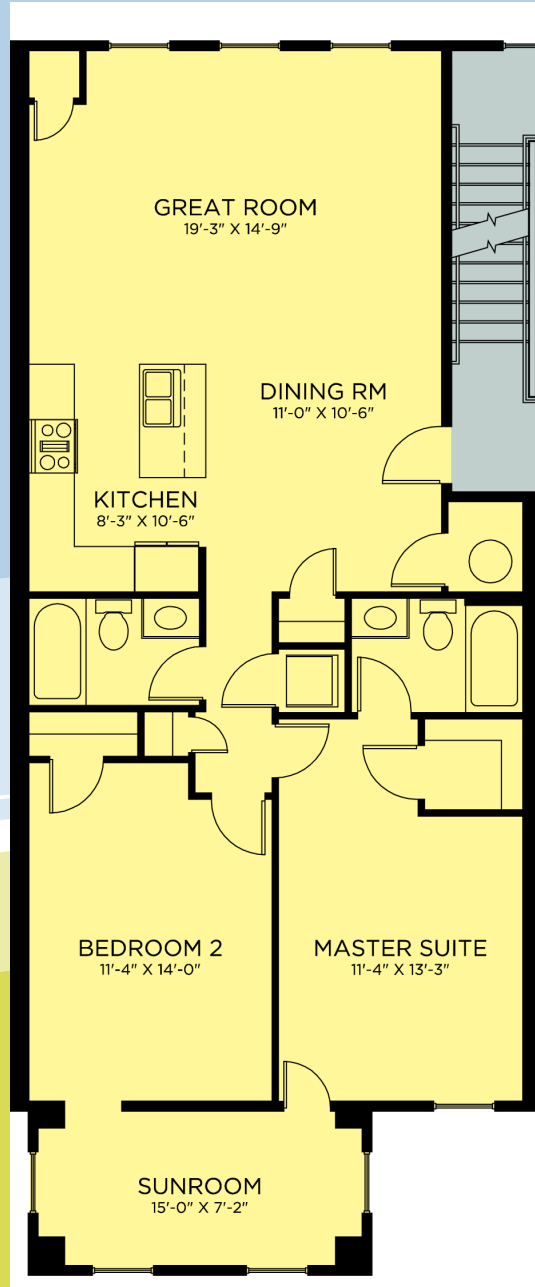

THE APARTMENTS

at Florin Hill

THE FLORENCE

- Two Bedroom
- Two Bathroom
- Sunroom
- Second or Third Floor
- 1,276 Square Feet

\$ _____ per month

104 Merchant Avenue • Mount Joy, PA 17552
Phone: (717) 492-0005
Fax: (717) 492-0305
FlorinHillApartments.com

This marketing brochure is for illustration purposes only.
Dimensions, design, features and details are subject to change.
Consult Leasing Manager for specific information.