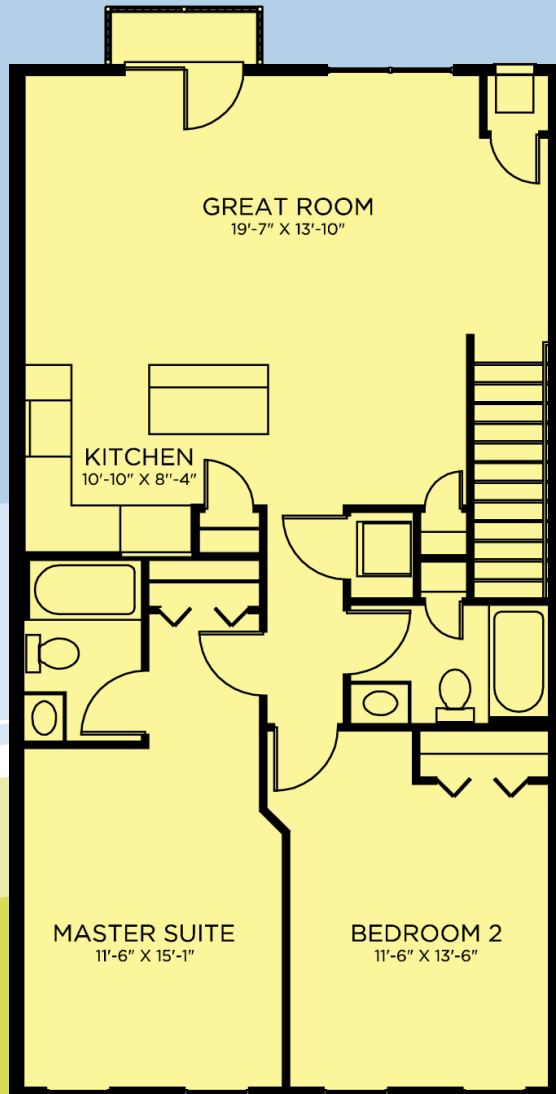

## THE ENGLAND II

- Two Bedroom
- Two Bathroom
- Third Floor
- One Car Garage w/ Direct Access
- 1,165 Square Feet
- Covered Carport

\$ \_\_\_\_\_ per month

104 Merchant Avenue • Mount Joy, PA 17552  
Phone: (717) 492-0005  
Fax: (717) 492-0305  
FlorinHillApartments.com