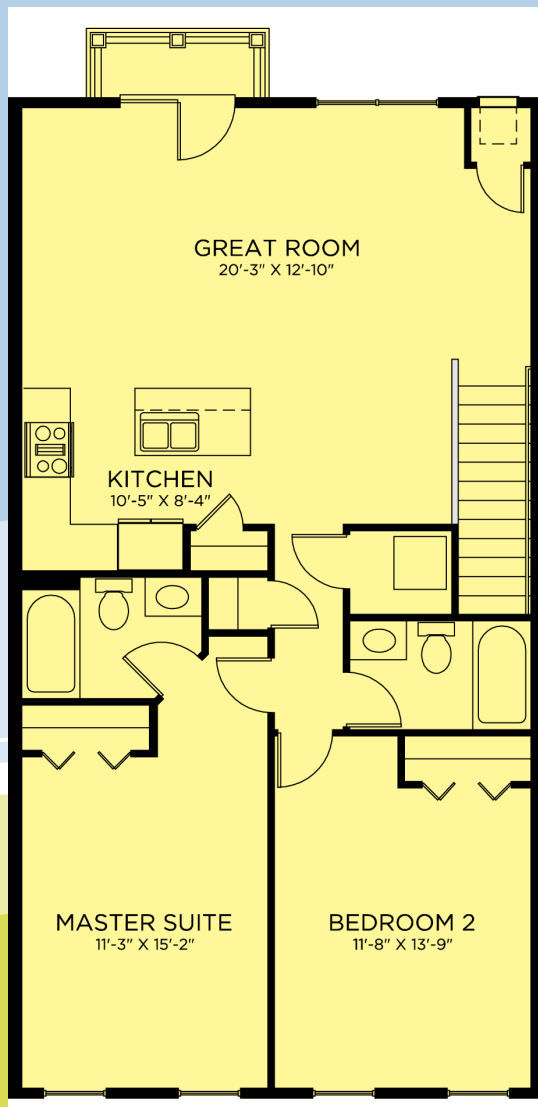

## THE ENGLAND

- Two Bedroom
- Two Bathroom
- Third Floor
- One Car Garage w/ Direct Access
- 1,165 Square Feet
- Covered Carport

\$ \_\_\_\_\_ per month

104 Merchant Avenue • Mount Joy, PA 17552  
Phone: (717) 492-0005  
Fax: (717) 492-0305  
FlorinHillApartments.com