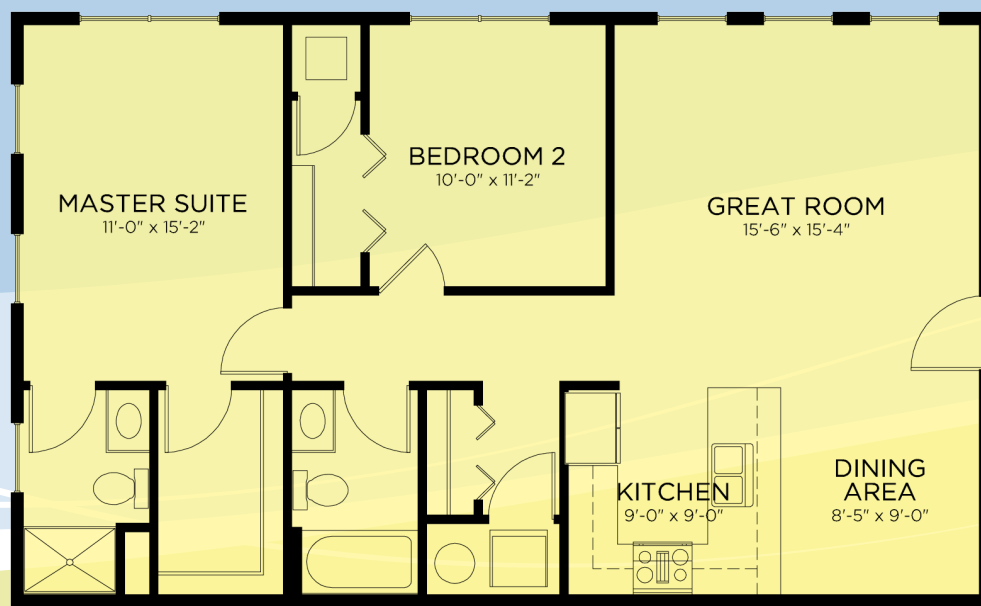

THE APARTMENTS

at Florin Hill

QUEEN ELIZABETH

- Two Bedroom
- Two Bathroom
- Second or Third Floor
- 1,038 Square Feet
- Covered Carport

\$ _____ per month

104 Merchant Avenue • Mount Joy, PA 17552
Phone: (717) 492-0005
Fax: (717) 492-0305
FlorinHillApartments.com

This marketing brochure is for illustration purposes only. Dimensions, design, features and details are subject to change. Consult Leasing Manager for specific information.