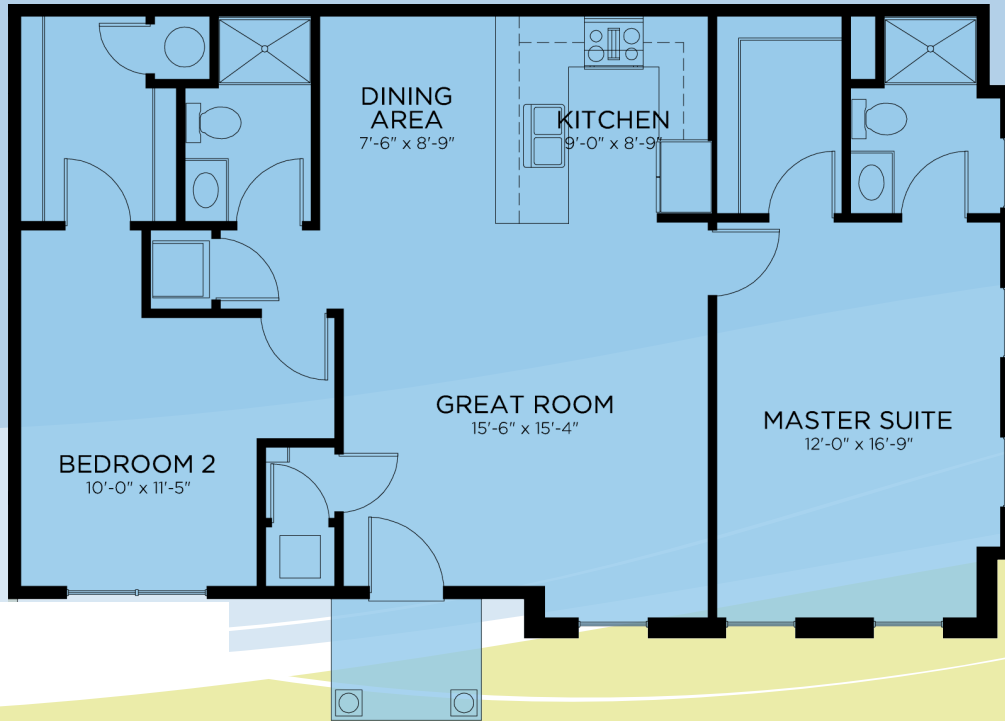

THE APARTMENTS

at Florin Hill

PRINCESS KATHY

- Two Bedroom
- Two Bathroom
- First Floor
- 1,083 Square Feet
- Covered Carport

\$ _____ per month

104 Merchant Avenue • Mount Joy, PA 17552
Phone: (717) 492-0005
Fax: (717) 492-0305
FlorinHillApartments.com

This marketing brochure is for illustration purposes only.
Dimensions, design, features and details are subject to change.
Consult Leasing Manager for specific information.